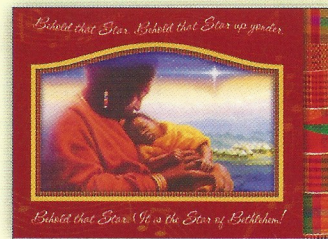

Behold That Star
$8.00 (15-Card Box)
Style #RI-22CC
1 Design